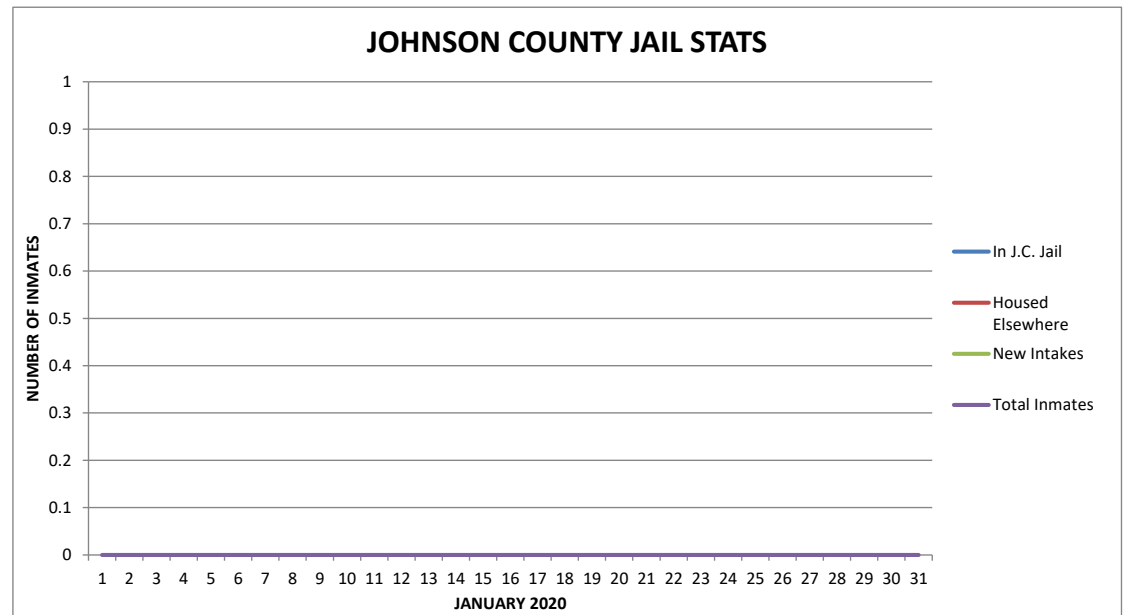

JOHNSON COUNTY JAIL STATISTICS

DATE	DAY	JOHNSON COUNTY PRISONERS		SENTENCED PRISONERS ON MONITOR	NEW INTAKES	TOTAL INMATES
		JAIL	HOUSED ELSEWHERE			
1/1/2020	WED			0		0
1/2/2020	THU			0		0
1/3/2020	FRI			0		0
1/4/2020	SAT			0		0
1/5/2020	SUN			0		0
1/6/2020	MON			0		0
1/7/2020	TUE			0		0
1/8/2020	WED			0		0
1/9/2020	THU			0		0
1/10/2020	FRI			0		0
1/11/2020	SAT			0		0
1/12/2020	SUN			0		0
1/13/2020	MON			0		0
1/14/2020	TUE			0		0
1/15/2020	WED			0		0
1/16/2020	THU			0		0
1/17/2020	FRI			0		0
1/18/2020	SAT			0		0
1/19/2020	SUN			0		0
1/20/2020	MON			0		0
1/21/2020	TUE			0		0
1/22/2020	WED			0		0
1/23/2020	THU			0		0
1/24/2020	FRI			0		0
1/25/2020	SAT			0		0
1/26/2020	SUN			0		0
1/27/2020	MON			0		0
1/28/2020	TUE			0		0
1/29/2020	WED			0		0
1/30/2020	THU			0		0
1/31/2020	FRI			0		0
JANUARY AVG.		#DIV/0!	#DIV/0!	#DIV/0!		0