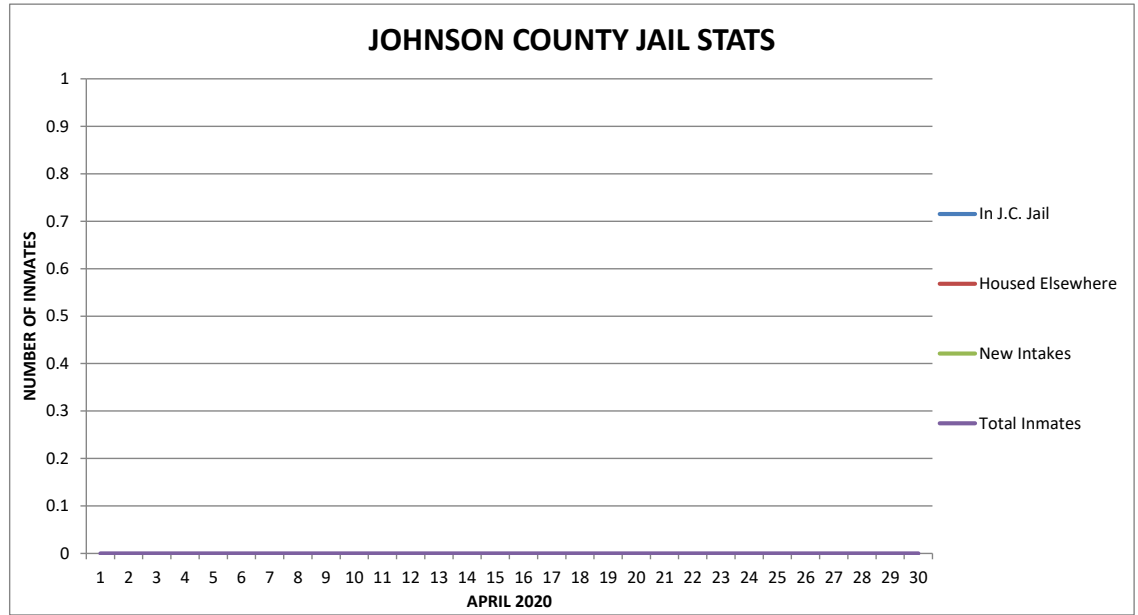

JOHNSON COUNTY JAIL STATISTICS

DATE	DAY	JOHNSON COUNTY PRISONERS		SENTENCED PRISONERS ON MONITOR	DAILY NEW INTAKES	TOTAL INMATES
		JAIL	HOUSED ELSEWHERE			
4/1/2020	WED			0		0
4/2/2020	THU			0		0
4/3/2020	FRI			0		0
4/4/2020	SAT			0		0
4/5/2020	SUN			0		0
4/6/2020	MON			0		0
4/7/2020	TUE			0		0
4/8/2020	WED			0		0
4/9/2020	THU			0		0
4/10/2020	FRI			0		0
4/11/2020	SAT			0		0
4/12/2020	SUN			0		0
4/13/2020	MON			0		0
4/14/2020	TUE			0		0
4/15/2020	WED			0		0
4/16/2020	THU			0		0
4/17/2020	FRI			0		0
4/18/2020	SAT			0		0
4/19/2020	SUN			0		0
4/20/2020	MON			0		0
4/21/2020	TUE			0		0
4/22/2020	WED			0		0
4/23/2020	THU			0		0
4/24/2020	FRI			0		0
4/25/2020	SAT			0		0
4/26/2020	SUN			0		0
4/27/2020	MON			0		0
4/28/2020	TUE			0		0
4/29/2020	WED			0		0
4/30/2020	THU			0		0
APRIL AVERAGE		#DIV/0!	#DIV/0!	#DIV/0!		0