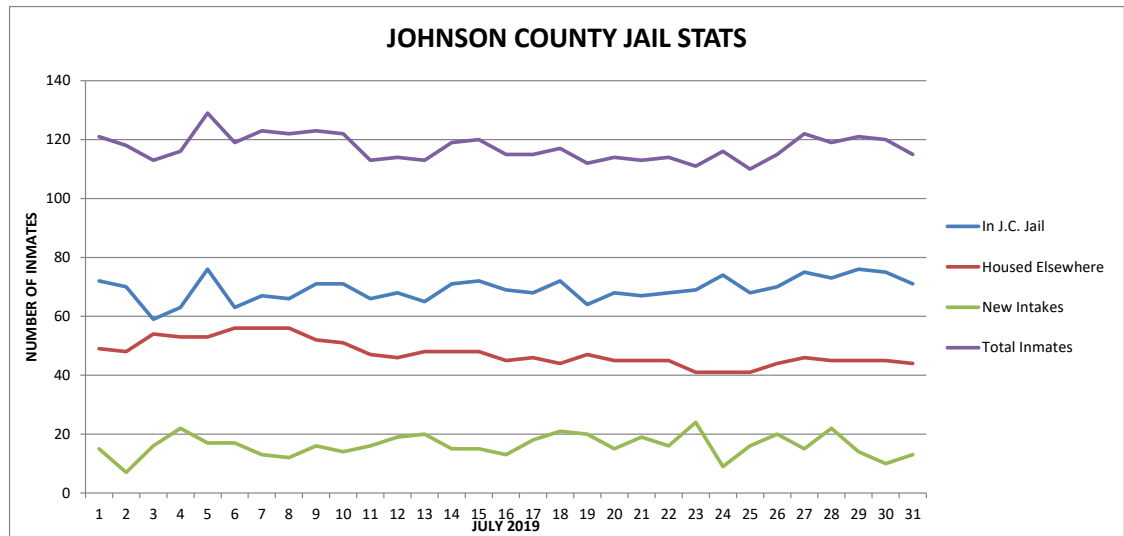

JOHNSON COUNTY JAIL STATS - FISCAL YEAR 2019-2020

MONTH	MONTHLY AVERAGE				COST TO HOUSE ELSEWHERE
	INMATES IN J.C. JAIL	HOUSED ELSEWHERE	DAILY NEW INTAKES	TOTAL INMATES	
JULY 2019	69.26	47.55	16.10	117.23	\$ 67,210.00
AUGUST 2019	74.35	45.19	16.03	120.29	\$ 75,845.00
SEPTEMBER 2019	67.40	41.40	15.80	109.00	\$ 71,640.00
OCTOBER 2019	65.35	40.35	13.90	105.87	\$ 59,480.00
NOVEMBER 2019	66.00	41.50	14.07	107.50	\$ 60,880.00
DECEMBER 2019	67.26	35.81	14.00	103.06	\$ 54,260.00
JANUARY 2020					
FEBRUARY 2020					
MARCH 2020					
APRIL 2020					
MAY 2020					
JUNE 2020					

JOHNSON COUNTY JAIL STATISTICS

DATE	DAY	JOHNSON COUNTY JAIL	PRISONERS HOUSED ELSEWHERE	SENTENCED PRISONERS ON MONITOR	NEW INTAKES	TOTAL INMATES
7/1/2019	MON	72	49	0	15	121
7/2/2019	TUE	70	48	0	7	118
7/3/2019	WED	59	54	0	16	113
7/4/2019	THU	63	53	0	22	116
7/5/2019	FRI	76	53	0	17	129
7/6/2019	SAT	63	56	0	17	119
7/7/2019	SUN	67	56	0	13	123
7/8/2019	MON	66	56	0	12	122
7/9/2019	TUE	71	52	0	16	123
7/10/2019	WED	71	51	0	14	122
7/11/2019	THU	66	47	0	16	113
7/12/2019	FRI	68	46	0	19	114
7/13/2019	SAT	65	48	0	20	113
7/14/2019	SUN	71	48	0	15	119
7/15/2019	MON	72	48	0	15	120
7/16/2019	TUE	69	45	1	13	115
7/17/2019	WED	68	46	1	18	115
7/18/2019	THU	72	44	1	21	117
7/19/2019	FRI	64	47	1	20	112
7/20/2019	SAT	68	45	1	15	114
7/21/2019	SUN	67	45	1	19	113
7/22/2019	MON	68	45	1	16	114
7/23/2019	TUE	69	41	1	24	111
7/24/2019	WED	74	41	1	9	116
7/25/2019	THU	68	41	1	16	110
7/26/2019	FRI	70	44	1	20	115
7/27/2019	SAT	75	46	1	15	122
7/28/2019	SUN	73	45	1	22	119
7/29/2019	MON	76	45	0	14	121
7/30/2019	TUE	75	45	0	10	120
7/31/2019	WED	71	44	0	13	115
JULY AVERAGE		69.26	47.55		16.1	117.23