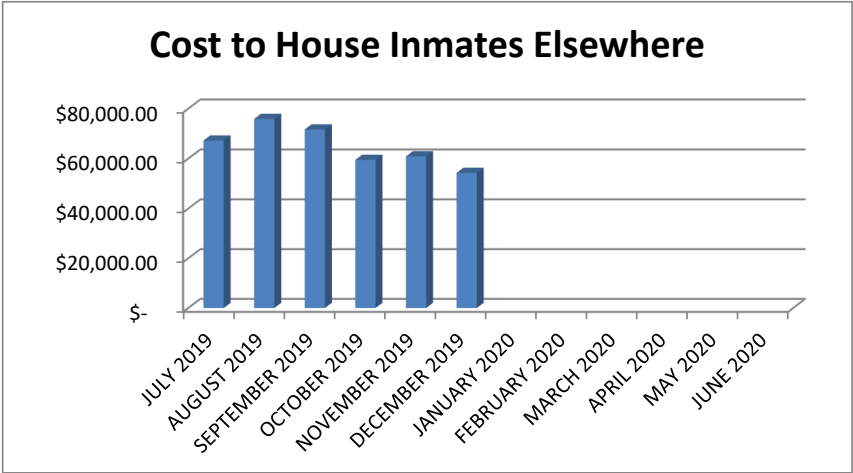

JOHNSON COUNTY JAIL STATS - FISCAL YEAR 2019-2020

MONTH	MONTHLY AVERAGE				COST TO HOUSE ELSEWHERE
	INMATES IN J.C. JAIL	HOUSED ELSEWHERE	DAILY NEW INTAKES	TOTAL INMATES	
JULY 2019	69.26	47.55	16.10	117.23	\$ 67,210.00
AUGUST 2019	74.35	45.19	16.03	120.29	\$ 75,845.00
SEPTEMBER 2019	67.40	41.40	15.80	109.00	\$ 71,640.00
OCTOBER 2019	65.35	40.35	13.90	105.87	\$ 59,480.00
NOVEMBER 2019	66.00	41.50	14.07	107.50	\$ 60,880.00
DECEMBER 2019	67.26	35.81	14.00	103.06	\$ 54,260.00
JANUARY 2020					
FEBRUARY 2020					
MARCH 2020					
APRIL 2020					
MAY 2020					
JUNE 2020					