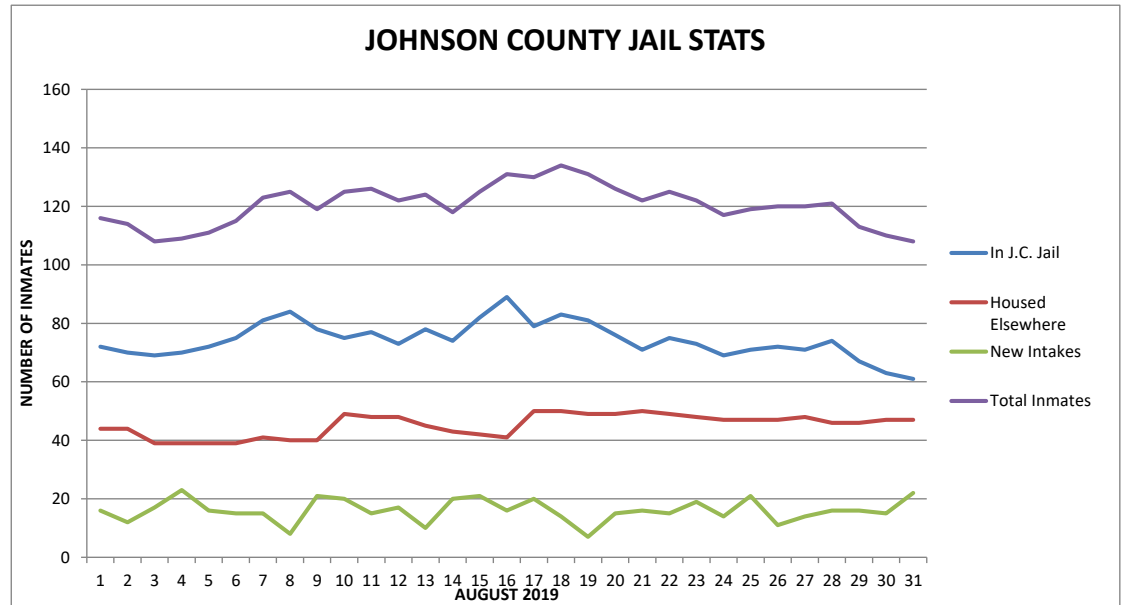

JOHNSON COUNTY JAIL STATISTICS

DATE	DAY	JOHNSON COUNTY JAIL	PRISONERS HOUSED ELSEWHERE	SENTENCED PRISONERS ON MONITOR	NEW INTAKES	TOTAL INMATES
8/1/2019	THU	72	44	0	16	116
8/2/2019	FRI	70	44	0	12	114
8/3/2019	SAT	69	39	0	17	108
8/4/2019	SUN	70	39	0	23	109
8/5/2019	MON	72	39	0	16	111
8/6/2019	TUE	75	39	1	15	115
8/7/2019	WED	81	41	1	15	123
8/8/2019	THU	84	40	1	8	125
8/9/2019	FRI	78	40	1	21	119
8/10/2019	SAT	75	49	1	20	125
8/11/2019	SUN	77	48	1	15	126
8/12/2019	MON	73	48	1	17	122
8/13/2019	TUE	78	45	1	10	124
8/14/2019	WED	74	43	1	20	118
8/15/2019	THU	82	42	1	21	125
8/16/2019	FRI	89	41	1	16	131
8/17/2019	SAT	79	50	1	20	130
8/18/2019	SUN	83	50	1	14	134
8/19/2019	MON	81	49	1	7	131
8/20/2019	TUE	76	49	1	15	126
8/21/2019	WED	71	50	1	16	122
8/22/2019	THU	75	49	1	15	125
8/23/2019	FRI	73	48	1	19	122
8/24/2019	SAT	69	47	1	14	117
8/25/2019	SUN	71	47	1	21	119
8/26/2019	MON	72	47	1	11	120
8/27/2019	TUE	71	48	1	14	120
8/28/2019	WED	74	46	1	16	121
8/29/2019	THU	67	46	0	16	113
8/30/2019	FRI	63	47	0	15	110
8/31/2019	SAT	61	47	0	22	108
AUGUST AVERAGE		74.35	45.19		16.03	120.29