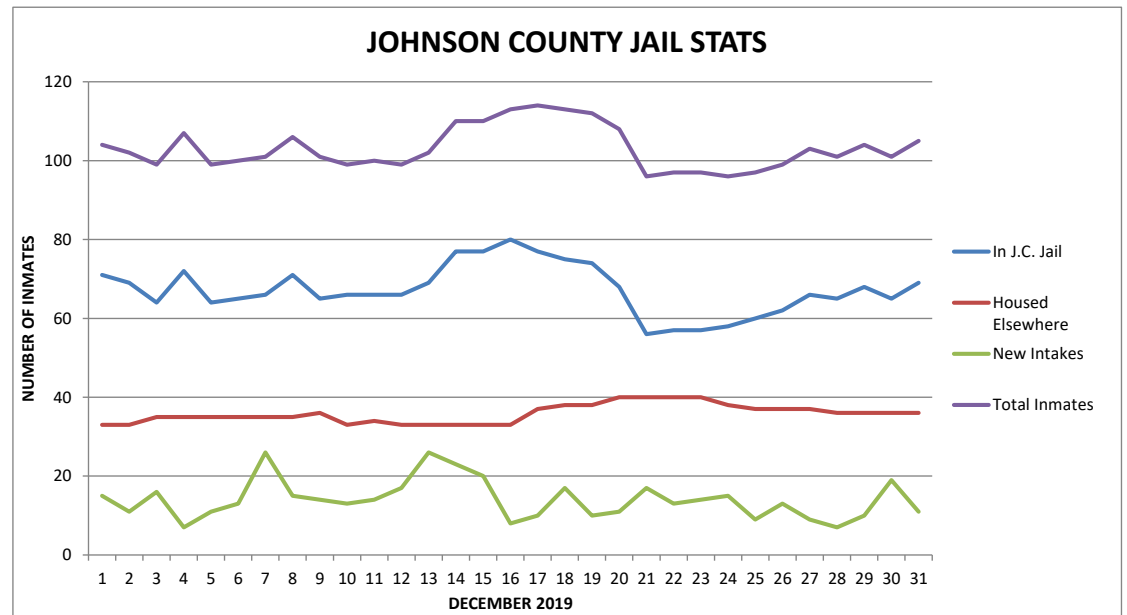

JOHNSON COUNTY JAIL STATISTICS

DATE	DAY	JOHNSON COUNTY JAIL	PRISONERS HOUSED ELSEWHERE	SENTENCED PRISONERS ON MONITOR	NEW INTAKES	TOTAL INMATES
12/1/2019	SUN	71	33	0	15	104
12/2/2019	MON	69	33	0	11	102
12/3/2019	TUE	64	35	0	16	99
12/4/2019	WED	72	35	0	7	107
12/5/2019	THU	64	35	0	11	99
12/6/2019	FRI	65	35	0	13	100
12/7/2019	SAT	66	35	0	26	101
12/8/2019	SUN	71	35	0	15	106
12/9/2019	MON	65	36	0	14	101
12/10/2019	TUE	66	33	0	13	99
12/11/2019	WED	66	34	0	14	100
12/12/2019	THU	66	33	0	17	99
12/13/2019	FRI	69	33	0	26	102
12/14/2019	SAT	77	33	0	23	110
12/15/2019	SUN	77	33	0	20	110
12/16/2019	MON	80	33	0	8	113
12/17/2019	TUE	77	37	0	10	114
12/18/2019	WED	75	38	0	17	113
12/19/2019	THU	74	38	0	10	112
12/20/2019	FRI	68	40	0	11	108
12/21/2019	SAT	56	40	0	17	96
12/22/2019	SUN	57	40	0	13	97
12/23/2019	MON	57	40	0	14	97
12/24/2019	TUE	58	38	0	15	96
12/25/2019	WED	60	37	0	9	97
12/26/2019	THU	62	37	0	13	99
12/27/2019	FRI	66	37	0	9	103
12/28/2019	SAT	65	36	0	7	101
12/29/2019	SUN	68	36	0	10	104
12/30/2019	MON	65	36	0	19	101
12/31/2019	TUE	69	36	0	11	105
DECEMBER AVG.		67.26	35.81		14	103.06