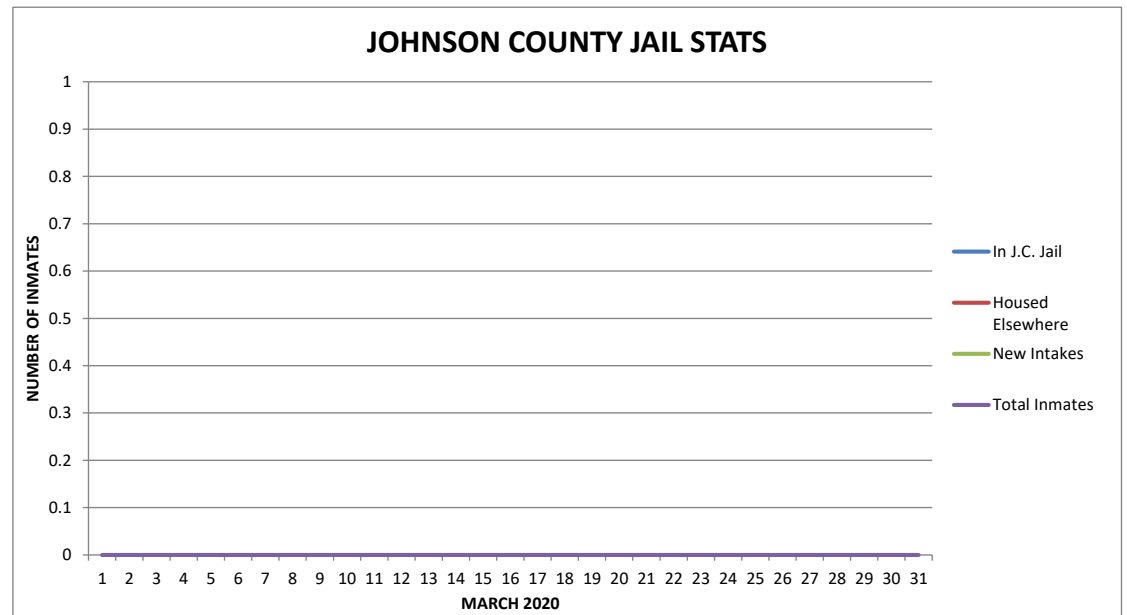

JOHNSON COUNTY JAIL STATISTICS

DATE	DAY	JOHNSON COUNTY PRISONERS		SENTENCED PRISONERS ON MONITOR	NEW INTAKES	TOTAL INMATES
		JAIL	HOUSED ELSEWHERE			
3/1/2020	SUN			0		0
3/2/2020	MON			0		0
3/3/2020	TUE			0		0
3/4/2020	WED			0		0
3/5/2020	THU			0		0
3/6/2020	FRI			0		0
3/7/2020	SAT			0		0
3/8/2020	SUN			0		0
3/9/2020	MON			0		0
3/10/2020	TUE			0		0
3/11/2020	WED			0		0
3/12/2020	THU			0		0
3/13/2020	FRI			0		0
3/14/2020	SAT			0		0
3/15/2020	SUN			0		0
3/16/2020	MON			0		0
3/17/2020	TUE			0		0
3/18/2020	WED			0		0
3/19/2020	THU			0		0
3/20/2020	FRI			0		0
3/21/2020	SAT			0		0
3/22/2020	SUN			0		0
3/23/2020	MON			0		0
3/24/2020	TUE			0		0
3/25/2020	WED			0		0
3/26/2020	THU			0		0
3/27/2020	FRI			0		0
3/28/2020	SAT			0		0
3/29/2020	SUN			0		0
3/30/2020	MON			0		0
3/31/2020	TUE			0		0
MARCH AVERAGE		<u>#DIV/0!</u>	<u>#DIV/0!</u>		<u>#DIV/0!</u>	<u>0</u>