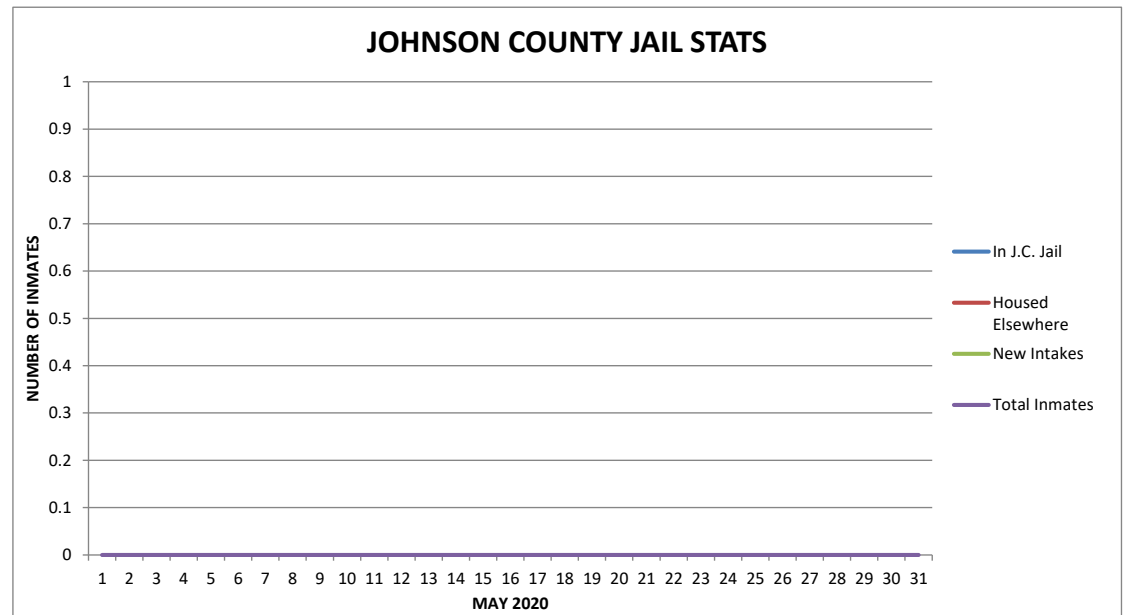

JOHNSON COUNTY JAIL STATISTICS

DATE	DAY	JOHNSON COUNTY PRISONERS		SENTENCED PRISONERS ON MONITOR	NEW INTAKES	TOTAL INMATES
		JAIL	HOUSED ELSEWHERE			
5/1/2020	FRI			0		0
5/2/2020	SAT			0		0
5/3/2020	SUN			0		0
5/4/2020	MON			0		0
5/5/2020	TUE			0		0
5/6/2020	WED			0		0
5/7/2020	THU			0		0
5/8/2020	FRI			0		0
5/9/2020	SAT			0		0
5/10/2020	SUN			0		0
5/11/2020	MON			0		0
5/12/2020	TUE			0		0
5/13/2020	WED			0		0
5/14/2020	THU			0		0
5/15/2020	FRI			0		0
5/16/2020	SAT			0		0
5/17/2020	SUN			0		0
5/18/2020	MON			0		0
5/19/2020	TUE			0		0
5/20/2020	WED			0		0
5/21/2020	THU			0		0
5/22/2020	FRI			0		0
5/23/2020	SAT			0		0
5/24/2020	SUN			0		0
5/25/2020	MON			0		0
5/26/2020	TUE			0		0
5/27/2020	WED			0		0
5/28/2020	THU			0		0
5/29/2020	FRI			0		0
5/30/2020	SAT			0		0
5/31/2020	SUN			0		0
MAY AVERAGE		<u>#DIV/0!</u>	<u>#DIV/0!</u>		<u>#DIV/0!</u>	<u>0</u>