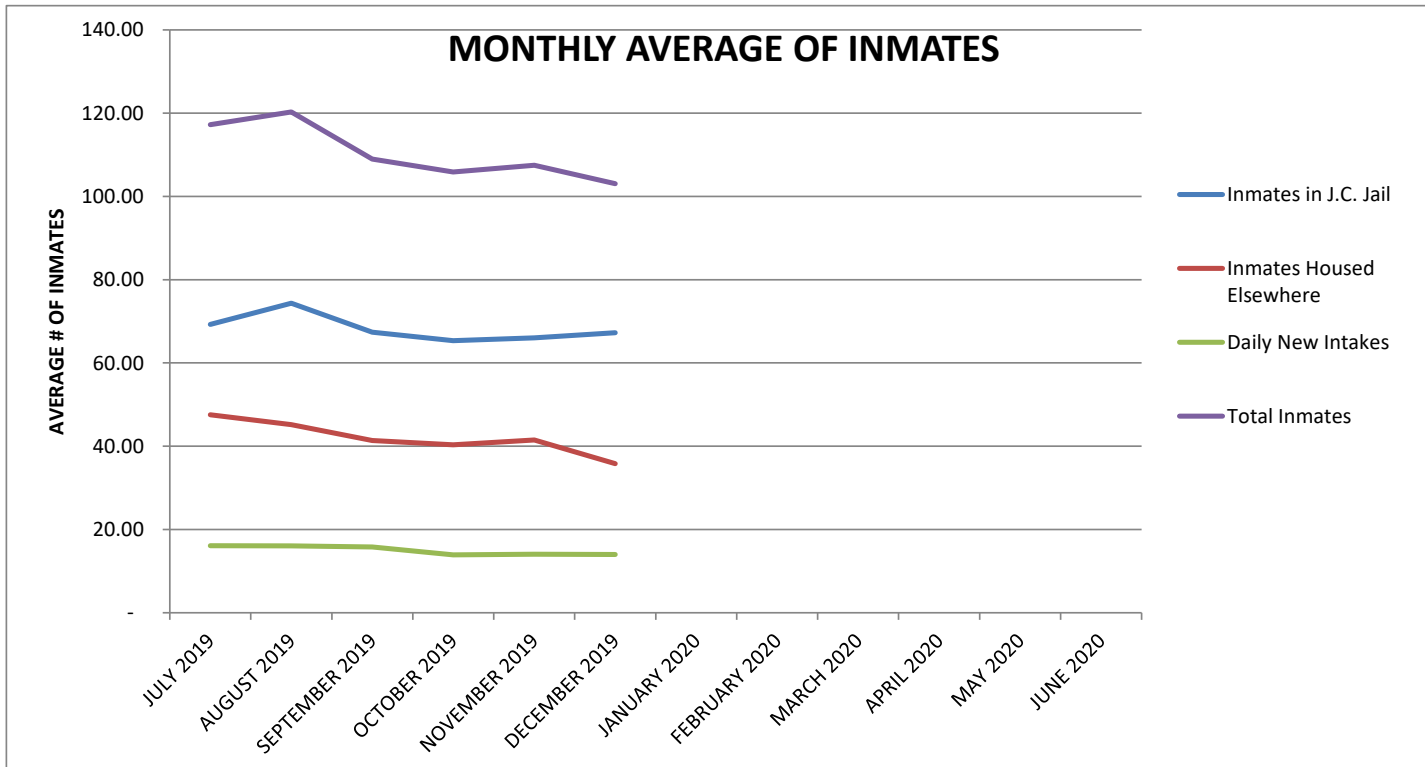

JOHNSON COUNTY JAIL STATS - FISCAL YEAR 2019-2020

MONTH	MONTHLY AVERAGE				COST TO HOUSE ELSEWHERE
	INMATES IN J.C. JAIL	HOUSED ELSEWHERE	DAILY NEW INTAKES	TOTAL INMATES	
JULY 2019	69.26	47.55	16.10	117.23	\$ 67,210.00
AUGUST 2019	74.35	45.19	16.03	120.29	\$ 75,845.00
SEPTEMBER 2019	67.40	41.40	15.80	109.00	\$ 71,640.00
OCTOBER 2019	65.35	40.35	13.90	105.87	\$ 59,480.00
NOVEMBER 2019	66.00	41.50	14.07	107.50	\$ 60,880.00
DECEMBER 2019	67.26	35.81	14.00	103.06	\$ 54,260.00
JANUARY 2020					
FEBRUARY 2020					
MARCH 2020					
APRIL 2020					
MAY 2020					
JUNE 2020					

JOHNSON COUNTY JAIL STATISTICS

DATE	DAY	JOHNSON COUNTY JAIL	PRISONERS HOUSED ELSEWHERE	SENTENCED PRISONERS ON MONITOR	NEW INTAKES	TOTAL INMATES
7/1/2019	MON	72	49	0	15	121
7/2/2019	TUE	70	48	0	7	118
7/3/2019	WED	59	54	0	16	113
7/4/2019	THU	63	53	0	22	116
7/5/2019	FRI	76	53	0	17	129
7/6/2019	SAT	63	56	0	17	119
7/7/2019	SUN	67	56	0	13	123
7/8/2019	MON	66	56	0	12	122
7/9/2019	TUE	71	52	0	16	123
7/10/2019	WED	71	51	0	14	122
7/11/2019	THU	66	47	0	16	113
7/12/2019	FRI	68	46	0	19	114
7/13/2019	SAT	65	48	0	20	113
7/14/2019	SUN	71	48	0	15	119
7/15/2019	MON	72	48	0	15	120
7/16/2019	TUE	69	45	1	13	115
7/17/2019	WED	68	46	1	18	115
7/18/2019	THU	72	44	1	21	117
7/19/2019	FRI	64	47	1	20	112
7/20/2019	SAT	68	45	1	15	114
7/21/2019	SUN	67	45	1	19	113
7/22/2019	MON	68	45	1	16	114
7/23/2019	TUE	69	41	1	24	111
7/24/2019	WED	74	41	1	9	116
7/25/2019	THU	68	41	1	16	110
7/26/2019	FRI	70	44	1	20	115
7/27/2019	SAT	75	46	1	15	122
7/28/2019	SUN	73	45	1	22	119
7/29/2019	MON	76	45	0	14	121
7/30/2019	TUE	75	45	0	10	120
7/31/2019	WED	71	44	0	13	115
JULY AVERAGE		69.26	47.55		16.1	117.23