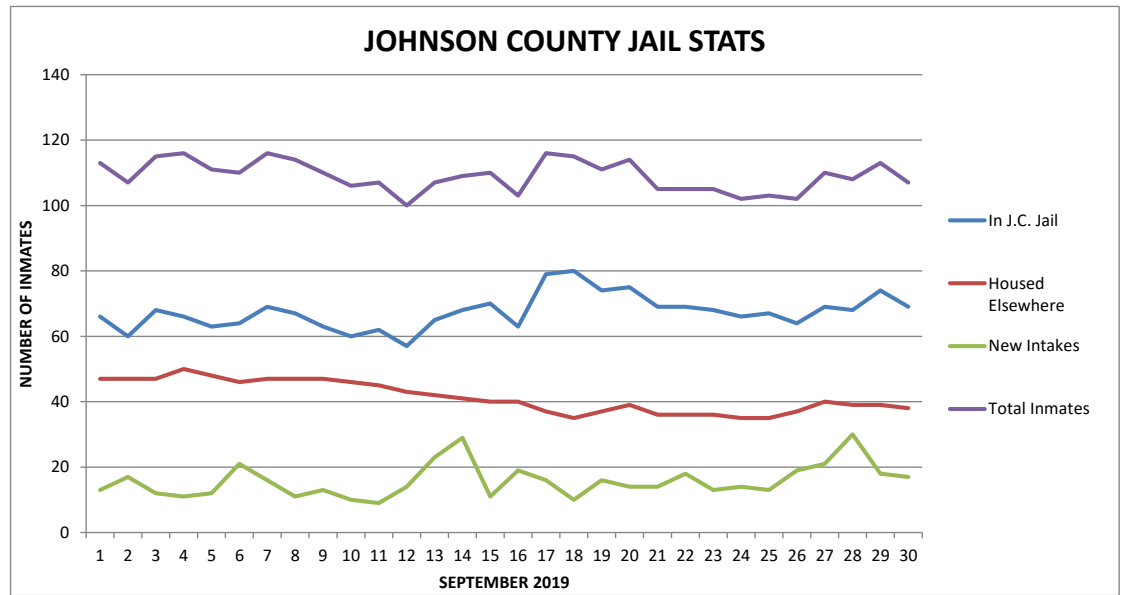

JOHNSON COUNTY JAIL STATISTICS

DATE	DAY	JOHNSON COUNTY PRISONERS		SENTENCED PRISONERS ON MONITOR	NEW INTAKES	TOTAL INMATES
		HOUSED JAIL	ELSEWHERE			
9/1/2019	SUN	66	47	0	13	113
9/2/2019	MON	60	47	0	17	107
9/3/2019	TUE	68	47	0	12	115
9/4/2019	WED	66	50	0	11	116
9/5/2019	THU	63	48	0	12	111
9/6/2019	FRI	64	46	0	21	110
9/7/2019	SAT	69	47	0	16	116
9/8/2019	SUN	67	47	0	11	114
9/9/2019	MON	63	47	0	13	110
9/10/2019	TUE	60	46	0	10	106
9/11/2019	WED	62	45	0	9	107
9/12/2019	THU	57	43	0	14	100
9/13/2019	FRI	65	42	0	23	107
9/14/2019	SAT	68	41	0	29	109
9/15/2019	SUN	70	40	0	11	110
9/16/2019	MON	63	40	0	19	103
9/17/2019	TUE	79	37	0	16	116
9/18/2019	WED	80	35	0	10	115
9/19/2019	THU	74	37	0	16	111
9/20/2019	FRI	75	39	0	14	114
9/21/2019	SAT	69	36	0	14	105
9/22/2019	SUN	69	36	0	18	105
9/23/2019	MON	68	36	1	13	105
9/24/2019	TUE	66	35	1	14	102
9/25/2019	WED	67	35	1	13	103
9/26/2019	THU	64	37	1	19	102
9/27/2019	FRI	69	40	1	21	110
9/28/2019	SAT	68	39	1	30	108
9/29/2019	SUN	74	39	0	18	113
9/30/2019	MON	69	38	0	17	107
SEPTEMBER AVG.		67.4	41.4		15.8	109