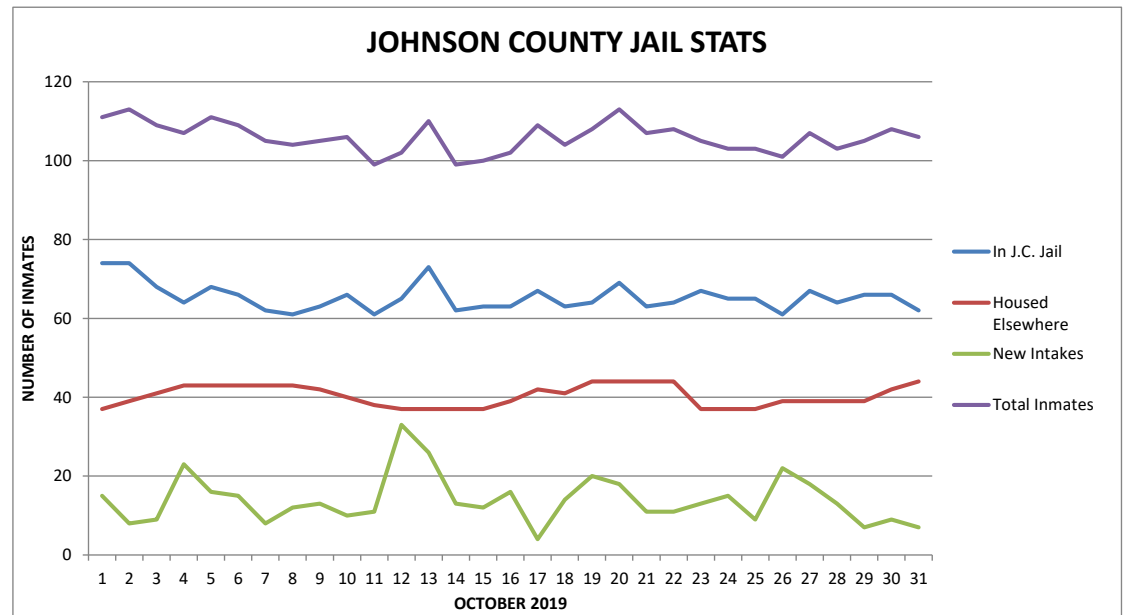

JOHNSON COUNTY JAIL STATISTICS

DATE	DAY	JOHNSON COUNTY JAIL	PRISONERS HOUSED ELSEWHERE	SENTENCED PRISONERS ON MONITOR	NEW INTAKES	TOTAL INMATES
10/1/2019	TUE	74	37	0	15	111
10/2/2019	WED	74	39	0	8	113
10/3/2019	THU	68	41	0	9	109
10/4/2019	FRI	64	43	0	23	107
10/5/2019	SAT	68	43	0	16	111
10/6/2019	SUN	66	43	0	15	109
10/7/2019	MON	62	43	0	8	105
10/8/2019	TUE	61	43	0	12	104
10/9/2019	WED	63	42	0	13	105
10/10/2019	THU	66	40	0	10	106
10/11/2019	FRI	61	38	0	11	99
10/12/2019	SAT	65	37	0	33	102
10/13/2019	SUN	73	37	0	26	110
10/14/2019	MON	62	37	0	13	99
10/15/2019	TUE	63	37	0	12	100
10/16/2019	WED	63	39	0	16	102
10/17/2019	THU	67	42	0	4	109
10/18/2019	FRI	63	41	0	14	104
10/19/2019	SAT	64	44	0	20	108
10/20/2019	SUN	69	44	0	18	113
10/21/2019	MON	63	44	0	11	107
10/22/2019	TUE	64	44	0	11	108
10/23/2019	WED	67	37	1	13	105
10/24/2019	THU	65	37	1	15	103
10/25/2019	FRI	65	37	1	9	103
10/26/2019	SAT	61	39	1	22	101
10/27/2019	SUN	67	39	1	18	107
10/28/2019	MON	64	39	0	13	103
10/29/2019	TUE	66	39	0	7	105
10/30/2019	WED	66	42	0	9	108
10/31/2019	THU	62	44	0	7	106
OCTOBER AVG.		65.35	40.35		13.9	105.87