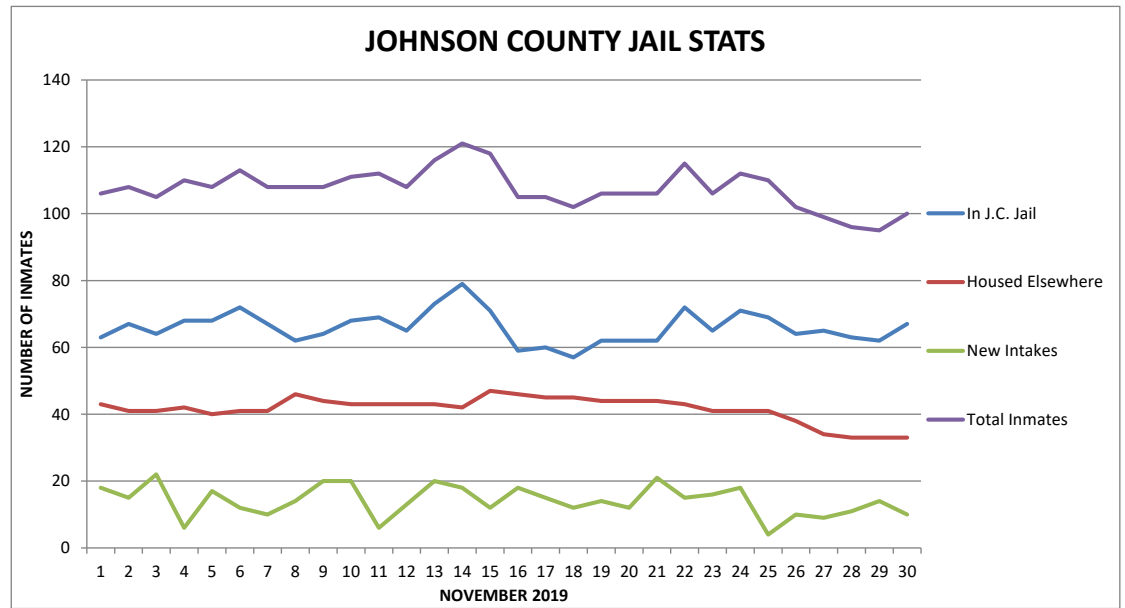

JOHNSON COUNTY JAIL STATISTICS

DATE	DAY	JOHNSON COUNTY JAIL	PRISONERS HOUSED ELSEWHERE	SENTENCED PRISONERS ON MONITOR	NEW INTAKES	TOTAL INMATES
11/1/2019	FRI	63	43	0	18	106
11/2/2019	SAT	67	41	0	15	108
11/3/2019	SUN	64	41	0	22	105
11/4/2019	MON	68	42	0	6	110
11/5/2019	TUE	68	40	0	17	108
11/6/2019	WED	72	41	0	12	113
11/7/2019	THU	67	41	0	10	108
11/8/2019	FRI	62	46	0	14	108
11/9/2019	SAT	64	44	0	20	108
11/10/2019	SUN	68	43	0	20	111
11/11/2019	MON	69	43	0	6	112
11/12/2019	TUE	65	43	0	13	108
11/13/2019	WED	73	43	0	20	116
11/14/2019	THU	79	42	0	18	121
11/15/2019	FRI	71	47	0	12	118
11/16/2019	SAT	59	46	0	18	105
11/17/2019	SUN	60	45	0	15	105
11/18/2019	MON	57	45	0	12	102
11/19/2019	TUE	62	44	0	14	106
11/20/2019	WED	62	44	0	12	106
11/21/2019	THU	62	44	0	21	106
11/22/2019	FRI	72	43	0	15	115
11/23/2019	SAT	65	41	0	16	106
11/24/2019	SUN	71	41	0	18	112
11/25/2019	MON	69	41	0	4	110
11/26/2019	TUE	64	38	0	10	102
11/27/2019	WED	65	34	0	9	99
11/28/2019	THU	63	33	0	11	96
11/29/2019	FRI	62	33	0	14	95
11/30/2019	SAT	67	33	0	10	100
NOVEMBER AVG.		66	41.5		14.07	107.5