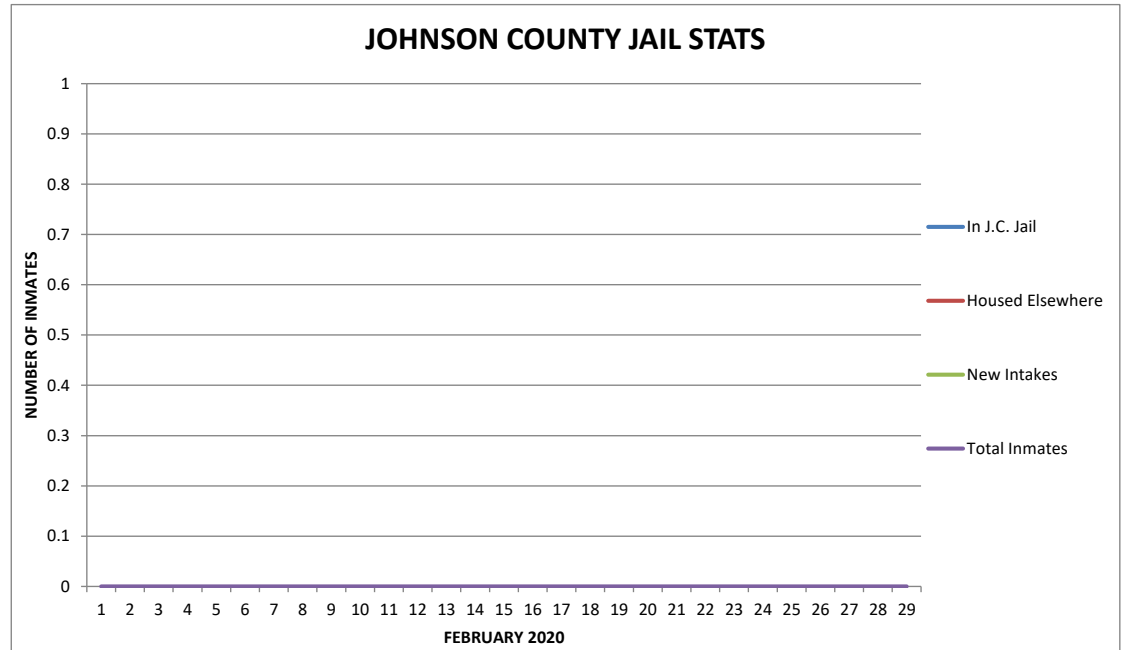

JOHNSON COUNTY JAIL STATISTICS

DATE	DAY	JOHNSON COUNTY JAIL	PRISONERS HOUSED ELSEWHERE	SENTENCED PRISONERS ON MONITOR	NEW INTAKES	TOTAL INMATES
2/1/2020	SAT			0		0
2/2/2020	SUN			0		0
2/3/2020	MON			0		0
2/4/2020	TUE			0		0
2/5/2020	WED			0		0
2/6/2020	THU			0		0
2/7/2020	FRI			0		0
2/8/2020	SAT			0		0
2/9/2020	SUN			0		0
2/10/2020	MON			0		0
2/11/2020	TUE			0		0
2/12/2020	WED			0		0
2/13/2020	THU			0		0
2/14/2020	FRI			0		0
2/15/2020	SAT			0		0
2/16/2020	SUN			0		0
2/17/2020	MON			0		0
2/18/2020	TUE			0		0
2/19/2020	WED			0		0
2/20/2020	THU			0		0
2/21/2020	FRI			0		0
2/22/2020	SAT			0		0
2/23/2020	SUN			0		0
2/24/2020	MON			0		0
2/25/2020	TUE			0		0
2/26/2020	WED			0		0
2/27/2020	THU			0		0
2/28/2020	FRI			0		0
2/29/2020	SAT			0		0
FEBRUARY AVG.		<u>#DIV/0!</u>	<u>#DIV/0!</u>		<u>#DIV/0!</u>	<u>0</u>